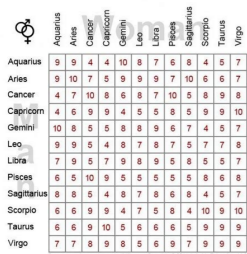

I'm not robot  reCAPTCHA

[Continue](#)

When **Danger** Surfaces...

Looks danger in the face:
Aries, Gemini, Scorpio

Runs from danger
Virgo, Libra, Pisces

Ignores danger:
Taurus, Sagittarius, Aquarius

Danger runs from them:
Cancer, Leo, Capricorn